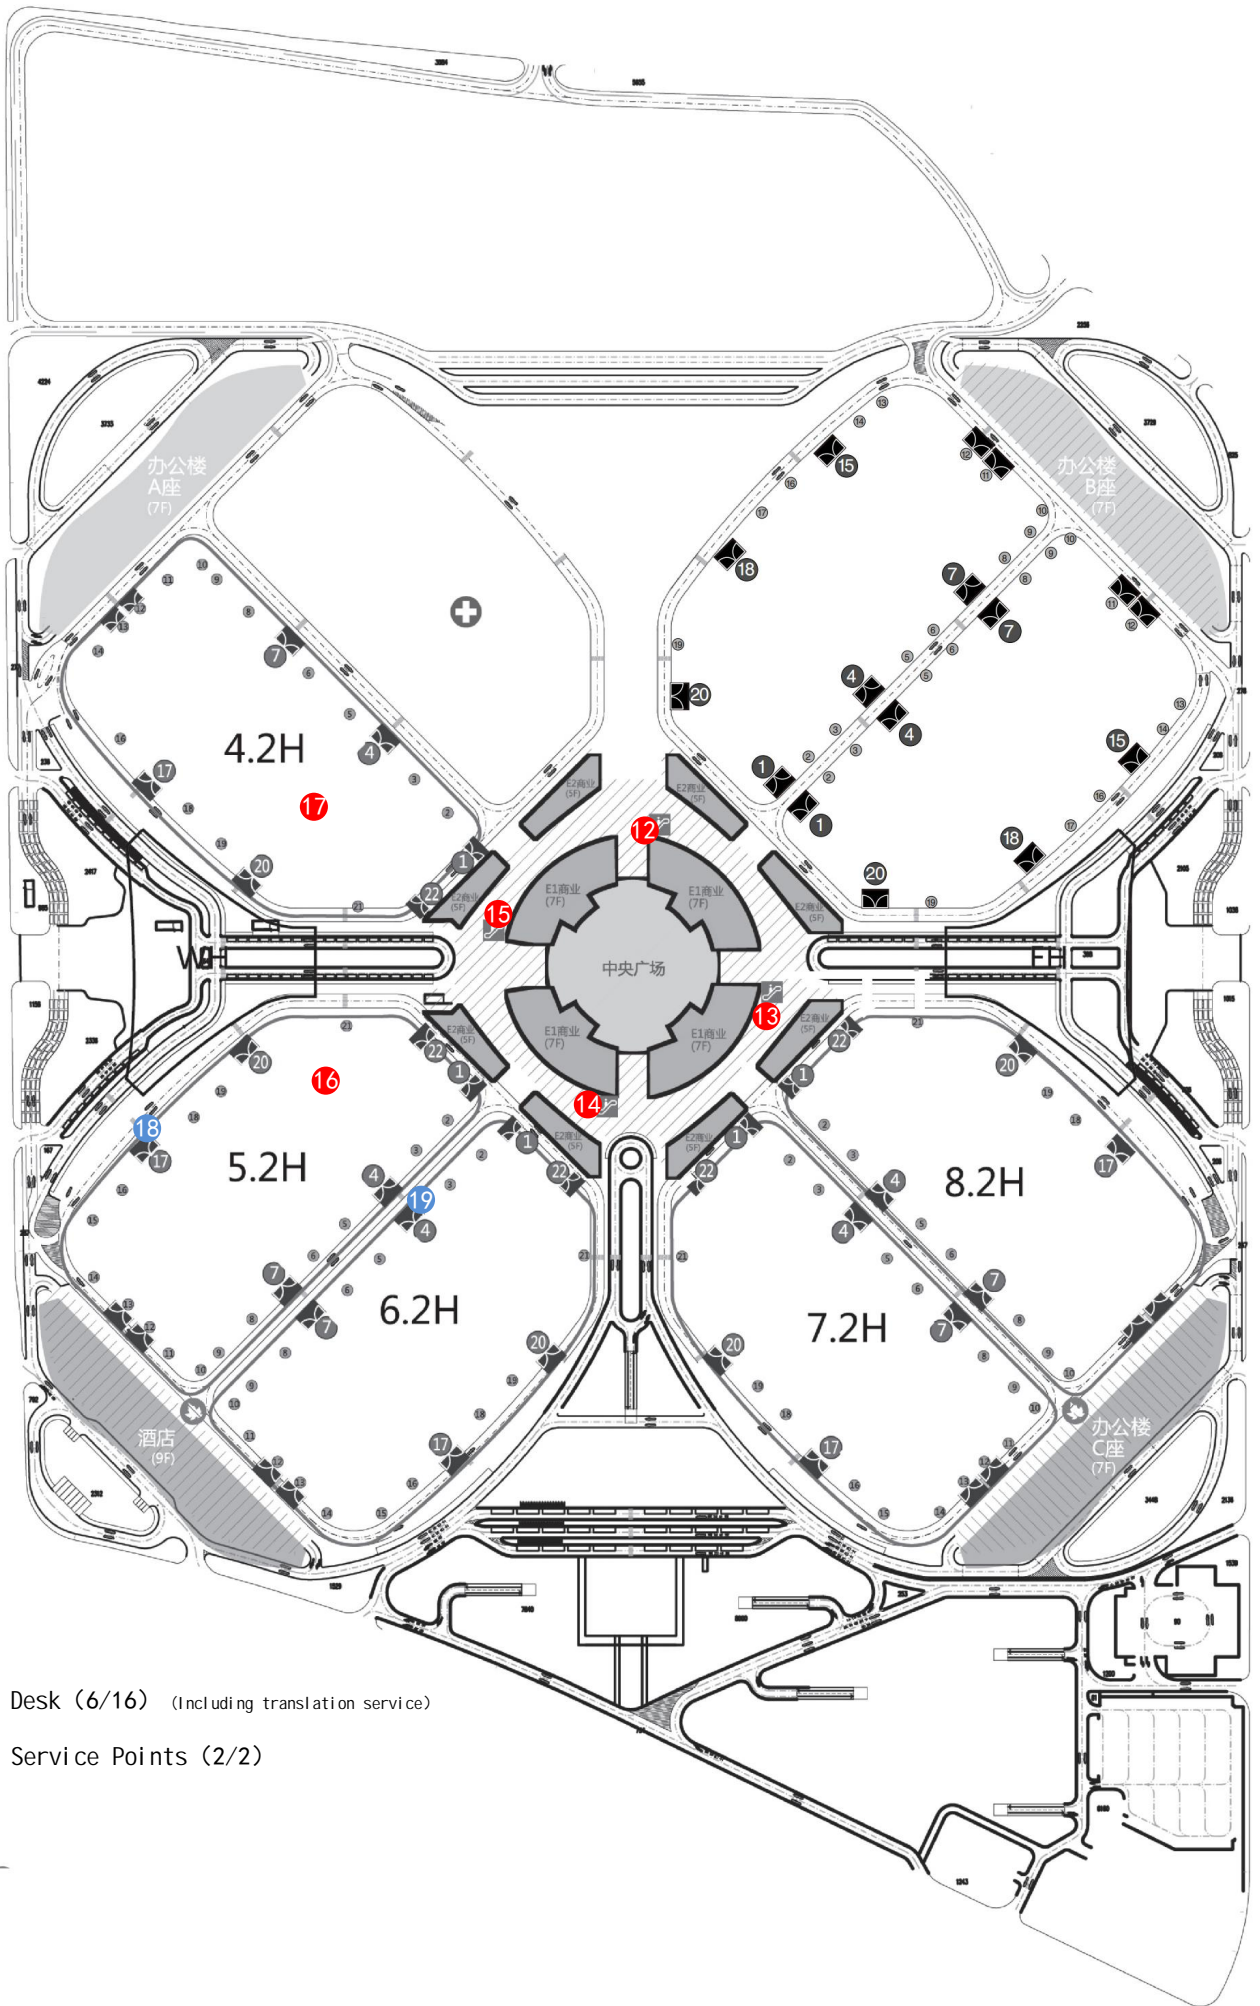

# On-site Translation Service Points Diagram

Area	Floor	No.	Position
Information Desk Area	0m Floor	1	Information Desk North
		2	Information Desk East
		3	Information Desk South
		4	Party-Masses Service Desk West
		5	Information Desk North Entrance
		6	Information Desk East Entrance
		7	Information Desk West Entrance
	8m Floor	8	Information Desk North
		9	Information Desk East
		10	Information Desk South
		11	Information Desk West
	16m Floor	12	Information Desk North
		13	Information Desk East
		14	Information Desk South
		15	Information Desk West
		16	Information Desk in the service area, Hall 5.2
		17	Information Desk, Hall 4.2
Access areas between halls	16m Floor	18	Gate 17, Hall 5.2
		19	Gate 4, Hall 6.2
Other Areas	8m Floor	20	VIP ROOM in Central Round Building

① Information Desk (6/16) (Including translation service)

④ Party-Masses Service Desk (1/1)

8 Information Desk (4/16) (Including translation service)

20 VIP ROOM (1/1)

12 Information Desk (6/16) (Including translation service)

18 Translation Service Points (2/2)