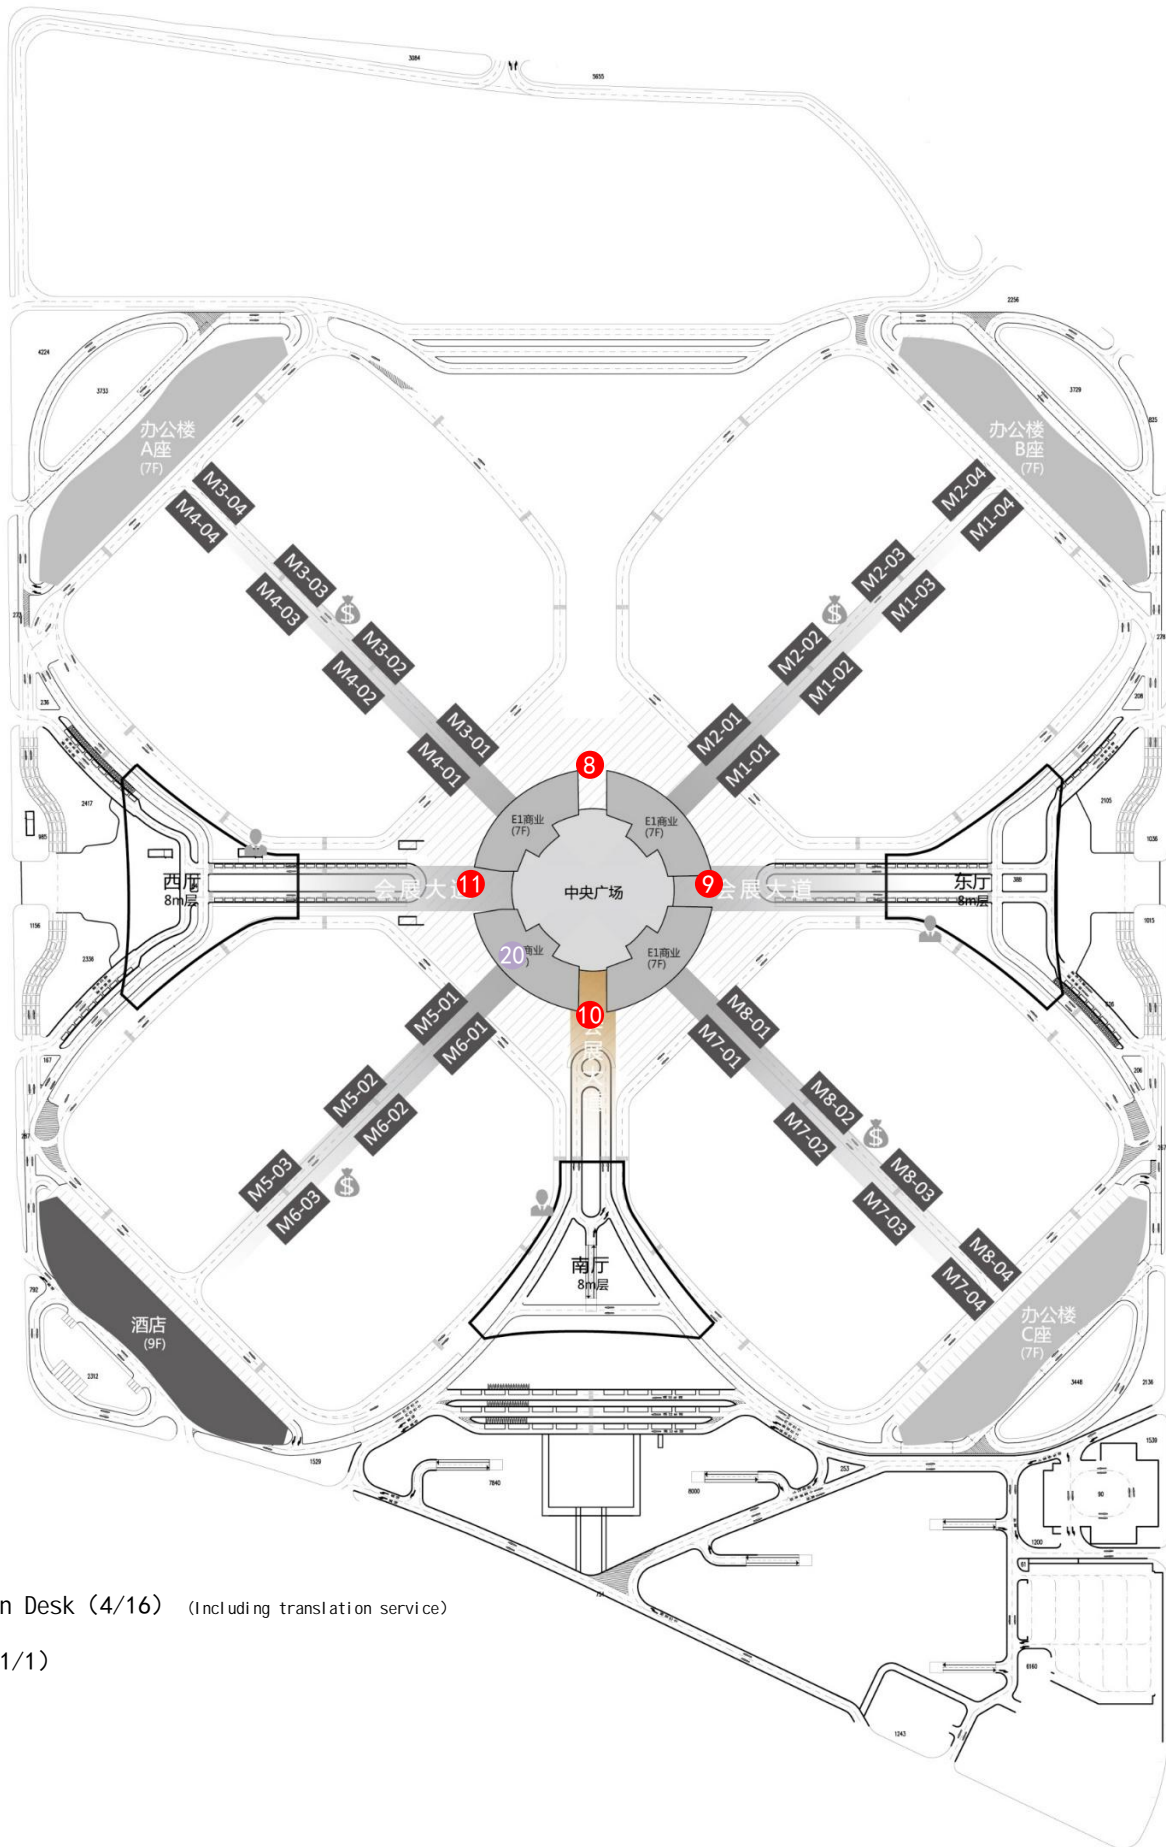

# On-site Translation Service Points Diagram

Area	Floor	No.	Position
Information Desk Area	0m Floor	1	Information Desk North
		2	Information Desk East
		3	Information Desk South
		4	Party-Masses Service Desk West
		5	Information Desk North Entrance
		6	Information Desk East Entrance
		7	Information Desk West Entrance
	8m Floor	8	Information Desk North
		9	Information Desk East
		10	Information Desk South
		11	Information Desk West
	16m Floor	12	Information Desk North
		13	Information Desk East
		14	Information Desk South
		15	Information Desk West
		16	Information Desk in the service area, Hall 5.2
		17	Information Desk, Hall 4.2
Access areas between halls	16m Floor	18	Gate 17, Hall 5.2
		19	Gate 4, Hall 6.2
Other Areas	8m Floor	20	VIP ROOM in Central Round Building

① Information Desk (6/16) (Including translation service)

④ Party-Masses Service Desk (1/1)

8 Information Desk (4/16) (Including translation service)

20 VIP ROOM (1/1)

12 Information Desk (6/16) (Including translation service)

18 Translation Service Points (2/2)