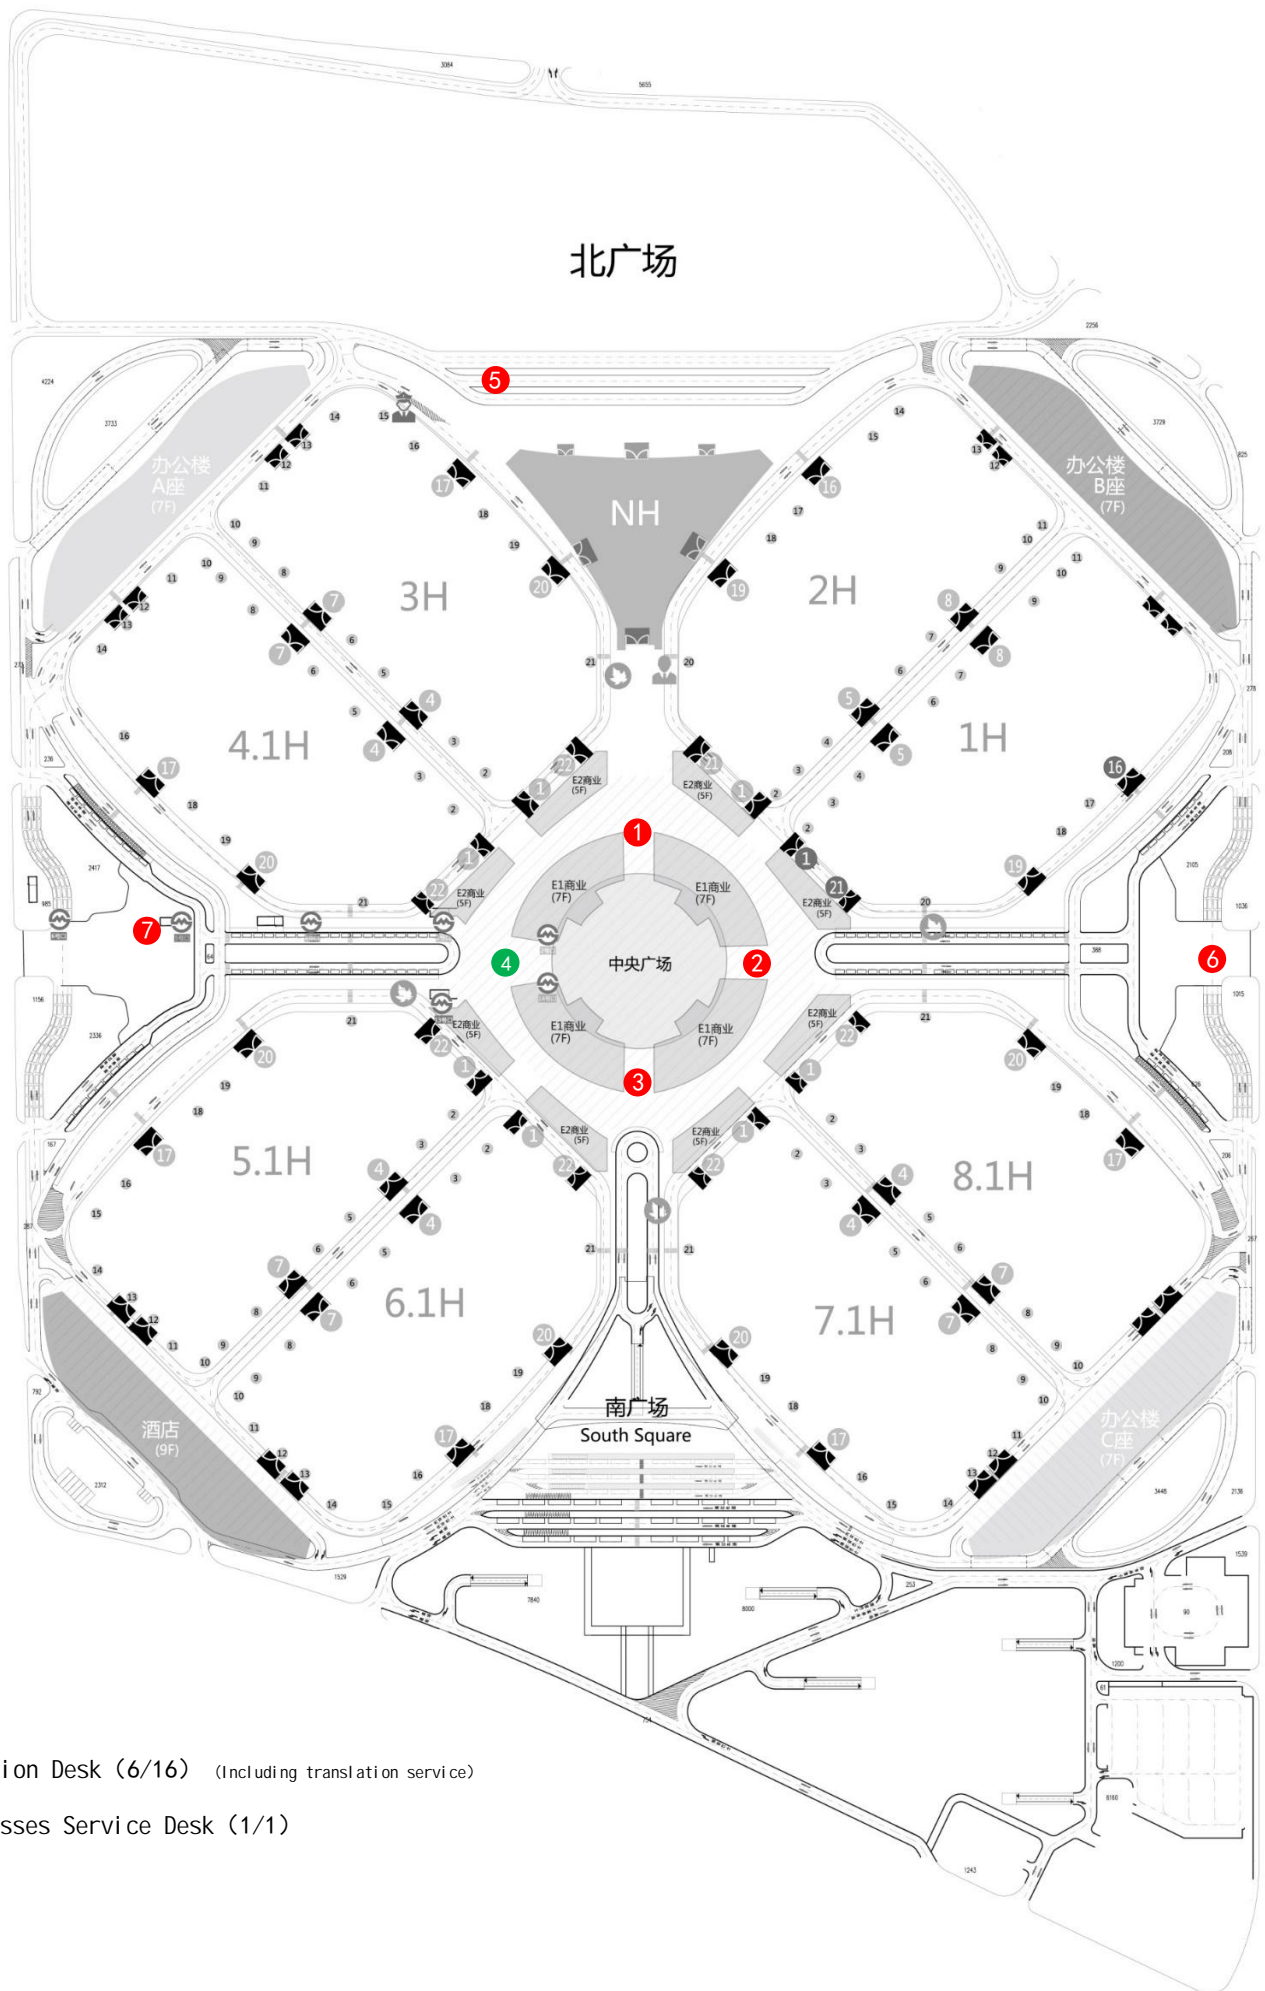

# On-site Translation Service Points Diagram

Area	Floor	No.	Position
Information Desk Area	0m Floor	1	Information Desk North
		2	Information Desk East
		3	Information Desk South
		4	Party-Masses Service Desk West
		5	Information Desk North Entrance
		6	Information Desk East Entrance
		7	Information Desk West Entrance
	8m Floor	8	Information Desk North
		9	Information Desk East
		10	Information Desk South
		11	Information Desk West
	16m Floor	12	Information Desk North
		13	Information Desk East
		14	Information Desk South
		15	Information Desk West
		16	Information Desk in the service area, Hall 5.2
		17	Information Desk, Hall 4.2
Access areas between halls	16m Floor	18	Gate 17, Hall 5.2
		19	Gate 4, Hall 6.2
Other Areas	8m Floor	20	VIP ROOM in Central Round Building

① Information Desk (6/16) (Including translation service)

④ Party-Masses Service Desk (1/1)

8 Information Desk (4/16) (Including translation service)

20 VIP ROOM (1/1)

12 Information Desk (6/16) (Including translation service)

18 Translation Service Points (2/2)